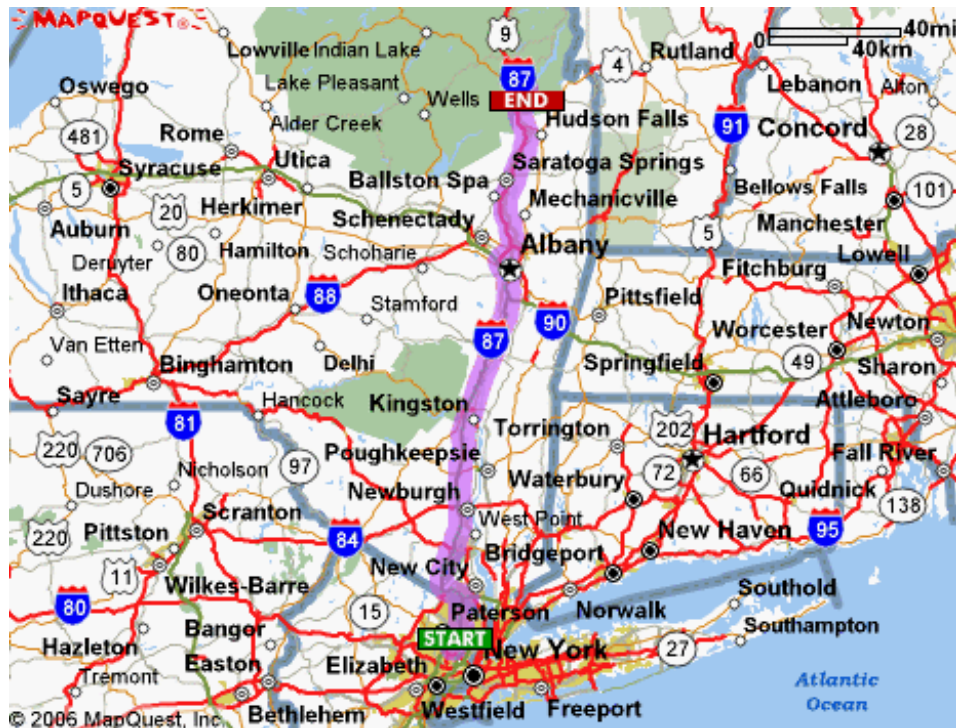

FLOWER COTTAGES

Directions from Eastern New Jersey

Take the Garden States Parkway North. Garden State Parkway North becomes New York State Thruway (I-87 North). Then take the Adirondack Northway (I-87) towards Montreal to Exit 22. On the exit ramp keep left, when you come to a three-way intersection with lights turn left onto Route 9N, heading North towards *Diamond Point/Bolton Landing*. **Flower Cottages** is approximately 7 miles from the intersection on your left-hand side.