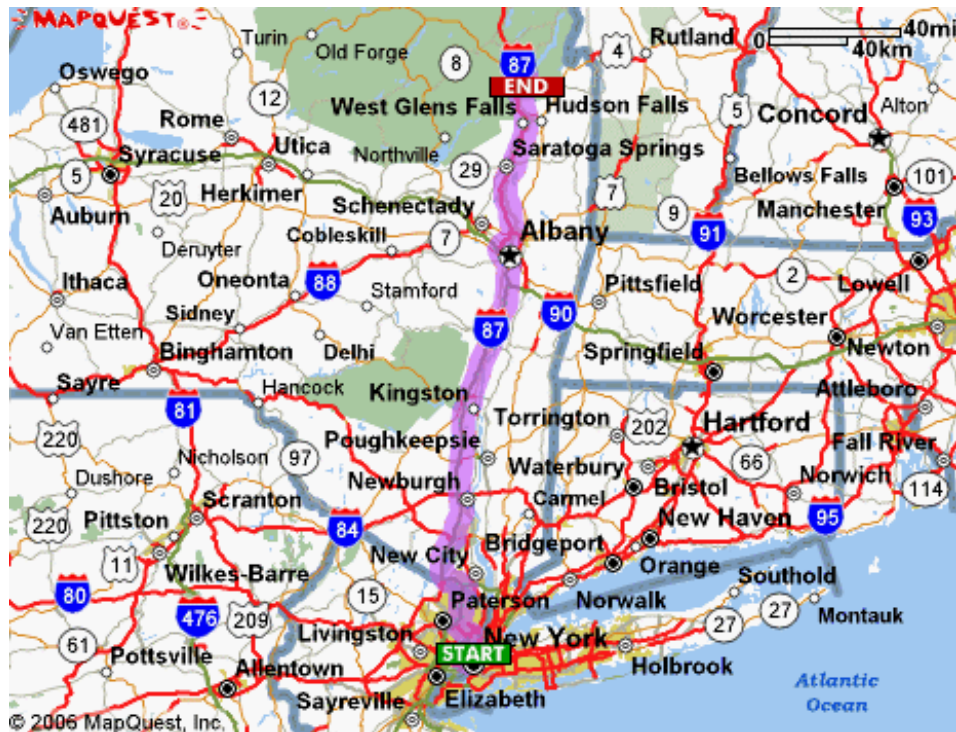

FLOWER COTTAGES

Directions from New York City and vicinity

Take the New York State Thruway (I-87) towards Albany to Exit 24, then the Adirondack Northway (I-87) towards Montreal to Exit 22. On the exit ramp keep left, when you come to a three-way intersection with lights turn left onto Route 9N, heading north towards Diamond Point/Bolton Landing. **Flower Cottages** is approximately 7 miles from the intersection on your left-hand side.